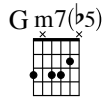

My Melancholy Baby

Django Reinhardt solo 1949
transcribed by Tim Robinson
www.timrobinsonguitar.com

♩ = 190

E \flat 9/B \flat
5fr.

G m7(b5)

C7(b9)

Musical notation for the first system, measures 1-3. Includes treble and bass staves with guitar-specific notation like 'V' and 'V'.

B \flat 13/B
6fr.

Musical notation for the third system, measures 7-9. Includes treble and bass staves with guitar-specific notation like 'V' and 'V'.

My Melancholy Baby

$E\flat 9/B\flat$
5fr.

$G\flat^\circ$
8fr.

29

8 6 5 7 9 9 9 7/8 8/10 8

Eb9/Bb 5fr. G m7(b5) C7(b9)

33

13 11 12 13 11 11 10 13 11 12 13 12 11 10 10 10 10 10 12 12 9 11 10

My Melancholy Baby

F m7 G m7(b5) C7(b9) F m7 G° F m7

37

My Melancholy Baby

49

6 10 8 11 10 13 11 15 13 16 15 16 15 18 16 15 16 15 13 14 13 15 13 12 13

53

15 15 15 10 0 0 12 11 9 9 11 9 8 10 10 11 8 9 10 10

57

16 18 15 13 15 13 11 12 13 10 11 12 11 13 13 11 13 11 10 11 9 11 9 8 12 10