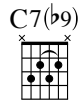

53

15 15 15 10 0 0 12 11 9 9 11 9 8 10 10 11 8 9 10 10