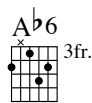

My Melancholy Baby

Django Reinhardt solo 1949
transcribed by Tim Robinson
www.timrobinsonguitar.com

♩ = 190

E \flat 9/B \flat
5fr.

G m7(b5)

C7(b9)

Musical notation for the first system, measures 1-3. Includes treble and bass staves with guitar-specific notation like 'V' and 'V'.

F m7

G m7(b5)

C7(b9)

F m7

G $^{\circ}$

F m7

Musical notation for the second system, measures 4-6. Includes treble and bass staves with guitar-specific notation like 'V' and 'V'.

F 9/C
7fr.

B \flat 13/B
6fr.

Musical notation for the third system, measures 7-9. Includes treble and bass staves with guitar-specific notation like 'V' and 'V'.

My Melancholy Baby

$E\flat 9/B\flat$
5fr.

$G\flat^\circ$
8fr.

My Melancholy Baby

49

6 10 8 11 10 13 11 15 13 16 15 16 15 18 16 15 16 15 13 14 13 15 13 12 13

53

15 15 15 10 0 0 12 11 9 9 11 9 8 10 10 11 8 9 10 10

57

16 18 15 13 15 13 11 12 13 10 11 12 11 13 13 11 13 11 10 11 9 11 9 8 12 10