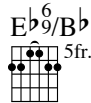

My Melancholy Baby

Django Reinhardt solo 1949
transcribed by Tim Robinson
www.timrobinsonguitar.com

♩ = 190

E \flat 9/B \flat
5fr.

G m7(b5)

C7(b9)

Musical notation for the first system, measures 1-3. Includes treble and bass staves with guitar-specific notation like 'V' and 'V'.

F m7

G m7(b5)

C7(b9)

F m7

G $^{\circ}$

F m7

Musical notation for the second system, measures 4-6. Includes treble and bass staves with guitar-specific notation like 'V' and 'V'.

F 9/C
7fr.

B \flat 13/B
6fr.

Musical notation for the third system, measures 7-9. Includes treble and bass staves with guitar-specific notation like 'V' and 'V'.

My Melancholy Baby

$E\flat 9/B\flat$
5fr.

$G\flat^\circ$
8fr.

My Melancholy Baby

49

6 10 8 11 10 13 11 15 13 16 15 16 15 18 16 15 16 15 13 14 13 15 13 12 13

53

15 15 15 10 0 0 12 11 9 9 11 9 8 10 10 11 8 9 10 10

57

16 18 15 13 15 13 11 12 13 10 11 12 11 13 13 11 13 11 10 11 9 11 9 8 12 10