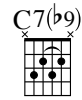

My Melancholy Baby

49

6 10 8 11 10 13 11 15 13 16 15 16 15 18 16 15 16 15 13 14 13 15 13 12 13