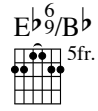

My Melancholy Baby

Django Reinhardt solo 1949
transcribed by Tim Robinson
www.timrobinsonguitar.com

♩ = 190

E \flat 9/B \flat
5fr.

G m7(b5)

C7(b9)

Musical notation for the first system, measures 1-3. Includes treble and bass staves with guitar-specific notation like 'V' and 'V'.

F m7

G m7(b5)

C7(b9)

F m7

G $^{\circ}$

F m7

Musical notation for the second system, measures 4-6. Includes treble and bass staves with guitar-specific notation like 'V' and 'V'.

F 9/C
7fr.

B \flat 13/B
6fr.

Musical notation for the third system, measures 7-9. Includes treble and bass staves with guitar-specific notation like 'V' and 'V'.

My Melancholy Baby

$E\flat 9/B\flat$
5fr.

$G\flat^\circ$
8fr.

My Melancholy Baby

49

6 10 8 11 10 13 11 15 13 16 15 16 15 18 16 15 16 15 13 14 13 15 13 12 13

53

15 15 15 10 0 0 12 11 9 9 11 9 8 10 10 11 8 9 10 10

57

16 18 15 13 15 13 11 12 13 10 11 12 11 13 13 11 13 11 10 11 9 11 9 8 12 10