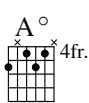

My Melancholy Baby

Django Reinhardt solo 1949
transcribed by Tim Robinson
www.timrobinsonguitar.com

♩ = 190

E \flat 9/B \flat
5fr.

G m7(b5)

C7(b9)

Musical notation for the first system, measures 1-3. Includes treble and bass staves with guitar-specific notation like 'V' and 'V'.

B \flat 13/B
6fr.

Musical notation for the third system, measures 7-9. Includes treble and bass staves with guitar-specific notation like 'V' and 'V'.

My Melancholy Baby

$E\flat 9/B\flat$
5fr.

$G\flat^\circ$
8fr.

My Melancholy Baby

49

6 10 8 11 10 13 11 15 13 16 15 16 15 18 16 15 16 15 13 14 13 15 13 12 13

53

15 15 15 10 0 0 12 11 9 9 11 9 8 10 10 11 8 9 10 10

57

16 18 15 13 15 13 11 12 13 10 11 12 11 13 13 11 13 11 10 11 9 11 9 8 12 10