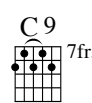

My Melancholy Baby

Django Reinhardt solo 1949
transcribed by Tim Robinson
www.timrobinsonguitar.com

♩ = 190

E \flat 9/B \flat
5fr.

G m7(b5)

C7(b9)

Musical notation for the first system, measures 1-3. Includes treble and bass staves with guitar-specific notation like 'V' and 'V'.

F m7

G m7(b5)

C7(b9)

F m7

G $^{\circ}$

F m7

Musical notation for the second system, measures 4-6. Includes treble and bass staves with guitar-specific notation like 'V' and 'V'.

F 9/C
7fr.

B \flat 13/B
6fr.

Musical notation for the third system, measures 7-9. Includes treble and bass staves with guitar-specific notation like 'V' and 'V'.

My Melancholy Baby

$E\flat 9/B\flat$
5fr.

$G\flat^\circ$
8fr.

My Melancholy Baby

49

6 10 8 11 10 13 11 15 13 16 15 16 15 18 16 15 16 15 13 14 13 15 13 12 13

53

15 15 15 10 0 0 12 11 9 9 11 9 8 10 10 11 8 9 10 10

57

16 18 15 13 15 13 11 12 13 10 11 12 11 13 13 11 13 11 10 11 9 11 9 8 12 10