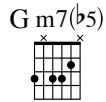

53

15 15 15 10 0 0 12 11 9 9 11 9 8 10 10 11 8 9 10 10