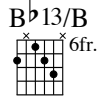

My Melancholy Baby

Django Reinhardt solo 1949
transcribed by Tim Robinson
www.timrobinsonguitar.com

♩ = 190

E \flat 9/B \flat
5fr.

G m7(b5)

C7(b9)

Musical notation for the first system, measures 1-3. Includes treble and bass staves with guitar-specific notation like 'V' and 'V'.

F m7

G m7(b5)

C7(b9)

F m7

G $^{\circ}$

F m7

Musical notation for the second system, measures 4-6. Includes treble and bass staves with guitar-specific notation like 'V' and 'V'.

F 9/C
7fr.

B \flat 13/B
6fr.

Musical notation for the third system, measures 7-9. Includes treble and bass staves with guitar-specific notation like 'V' and 'V'.

My Melancholy Baby

$E\flat 9/B\flat$
5fr.

$G\flat^\circ$
8fr.

My Melancholy Baby

49

6 10 8 11 10 13 11 15 13 16 15 16 15 18 16 15 16 15 13 14 13 15 13 12 13

53

15 15 15 10 0 0 12 11 9 9 11 9 8 10 10 11 8 9 10 10

57

16 18 15 13 15 13 11 12 13 10 11 12 11 13 13 11 13 11 10 11 9 11 9 8 12 10