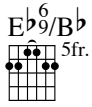

My Melancholy Baby

49

6 10 8 11 10 13 11 15 13 16 15 16 15 18 16 15 16 15 13 14 13 15 13 12 13