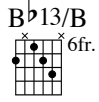

My Melancholy Baby

Django Reinhardt solo 1949
transcribed by Tim Robinson
www.timrobinsonguitar.com

♩ = 190

E \flat 9/B \flat
5fr.

G m7(b5)

C7(b9)

Musical notation for the first system, measures 1-3. Includes treble and bass staves with guitar-specific notation like 'V' and 'V'.

F m7

G m7(b5)

C7(b9)

F m7

G $^{\circ}$

F m7

Musical notation for the second system, measures 4-6. Includes treble and bass staves with guitar-specific notation like 'V' and 'V'.

F 9/C
7fr.

B \flat 13/B
6fr.

Musical notation for the third system, measures 7-9. Includes treble and bass staves with guitar-specific notation like 'V' and 'V'.

My Melancholy Baby

$E\flat 9/B\flat$
5fr.

$G\flat^\circ$
8fr.

My Melancholy Baby

49

6 10 8 11 10 13 11 15 13 16 15 16 15 18 16 15 16 15 13 14 13 15 13 12 13

53

15 15 15 10 0 0 12 11 9 9 11 9 8 10 10 11 8 9 10 10

57

16 18 15 13 15 13 11 12 13 10 11 12 11 13 13 11 13 11 10 11 9 11 9 8 12 10