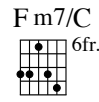

My Melancholy Baby

Django Reinhardt solo 1949
transcribed by Tim Robinson
www.timrobinsonguitar.com

♩ = 190

E \flat 9/B \flat
5fr.

G m7(b5)

C7(b9)

Musical notation for the first system, measures 1-3. Includes treble and bass staves with guitar-specific notation like 'V' and 'V'.

F m7

G m7(b5)

C7(b9)

F m7

G $^{\circ}$

F m7

Musical notation for the second system, measures 4-6. Includes treble and bass staves with guitar-specific notation like 'V' and 'V'.

F 9/C
7fr.

B \flat 13/B
6fr.

Musical notation for the third system, measures 7-9. Includes treble and bass staves with guitar-specific notation like 'V' and 'V'.

My Melancholy Baby

$E\flat 9/B\flat$
5fr.

$G\flat^\circ$
8fr.

My Melancholy Baby

49

6 10 8 11 10 13 11 15 13 16 15 16 15 18 16 15 16 15 13 14 13 15 13 12 13

53

15 15 15 10 0 0 12 11 9 9 11 9 8 10 10 11 8 9 10 10

57

16 18 15 13 15 13 11 12 13 10 11 12 11 13 13 11 13 11 10 11 9 11 9 8 12 10