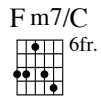

My Melancholy Baby

Django Reinhardt solo 1949
transcribed by Tim Robinson
www.timrobinsonguitar.com

♩ = 190

E \flat 9/B \flat
5fr.

G m7(b5)

C7(b9)

Musical notation for the first system, measures 1-3. Includes treble and bass staves with guitar-specific notation like 'V' and 'V'.

F m7

G m7(b5)

C7(b9)

F m7

G $^{\circ}$

F m7

Musical notation for the second system, measures 4-6. Includes treble and bass staves with guitar-specific notation like 'V' and 'V'.

F 9/C
7fr.

B \flat 13/B
6fr.

Musical notation for the third system, measures 7-9. Includes treble and bass staves with guitar-specific notation like 'V' and 'V'.

My Melancholy Baby

$E\flat 9/B\flat$
5fr.

$G\flat^\circ$
8fr.

My Melancholy Baby

49

6 10 8 11 10 13 11 15 13 16 15 16 15 18 16 15 16 15 13 14 13 15 13 12 13

53

15 15 15 10 0 0 12 11 9 9 11 9 8 10 10 11 8 9 10 10

57

16 18 15 13 15 13 11 12 13 10 11 12 11 13 13 11 13 11 10 11 9 11 9 8 12 10