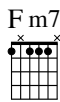

53

15 15 15 10 0 0 12 11 9 9 11 9 8 10 10 11 8 9 10 10