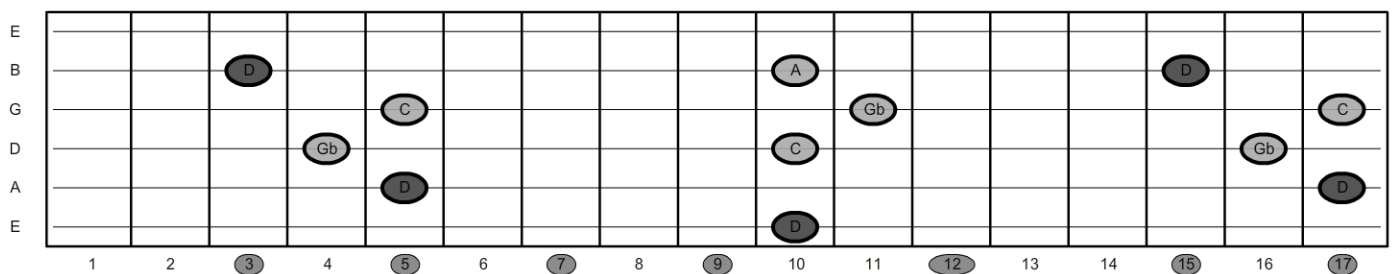

Mystery Pacific - Impro

Bb7

Chord

A7

Chord

D7

Chord

G7

Chord