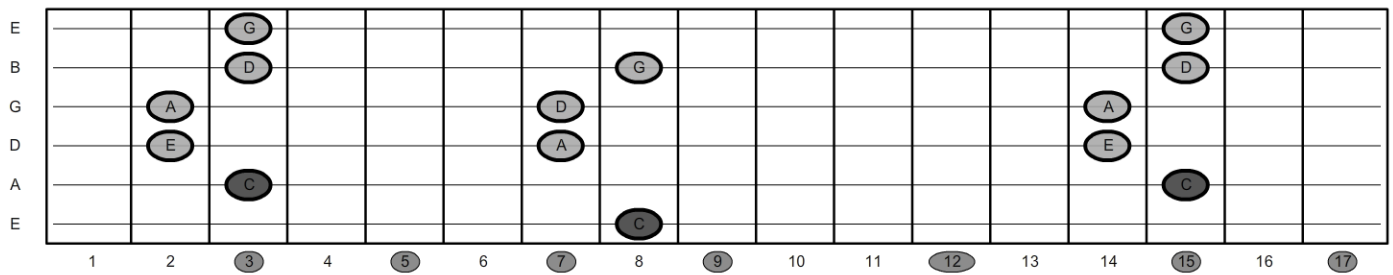

Mystery Pacific - Impro

www.djangolizer.ch

AABA

Composer: Django Reinhardt, Stéphane Grappelli

Swing 4/4 - 300 bpm

C69 1	C69 2	C69 Bb7 3	A7 4	D7 5	G7 6	C69 7	G7 8
C69 G7 9	C69 10	C69 Bb7 11	A7 12	D7 13	G7 14	C69 15	∕
E7 17	∕	A7 19	∕	D7 21	∕	G7 23	∕
C69 G7 25	C69 26	C69 Bb7 27	A7 28	D7 29	G7 30	C69 31	∕

Mystery Pacific is a very fast Up Tempo Swing in C major.

With the C ionian scale you can play over almost the entire song.

You should play arpeggios in the B part.

Videos on YouTube

Hot Club de France

<http://www.youtube.com/watch?v=lj-0iz3q6pQ>

Nick Ariondo, Ben Brydern, John Reynolds

<http://www.youtube.com/watch?v=CXkE1Z5AmEA>

C69

Chord