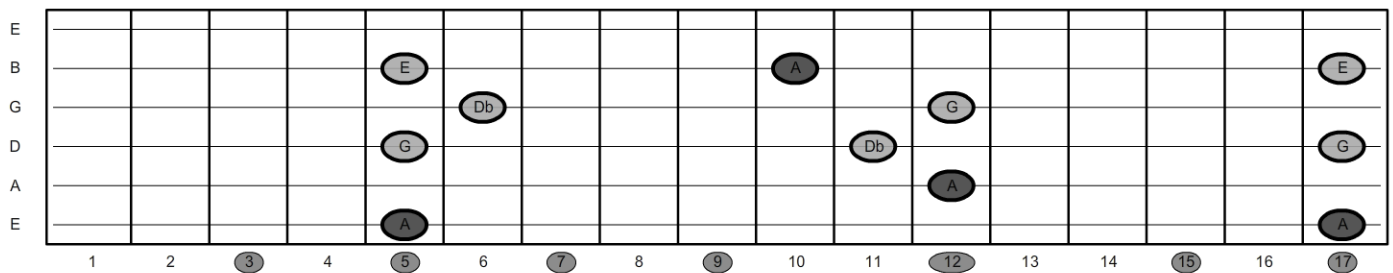

Mystery Pacific - Impro

Bb7

Chord

A7

Chord

D7

Chord

G7

Chord