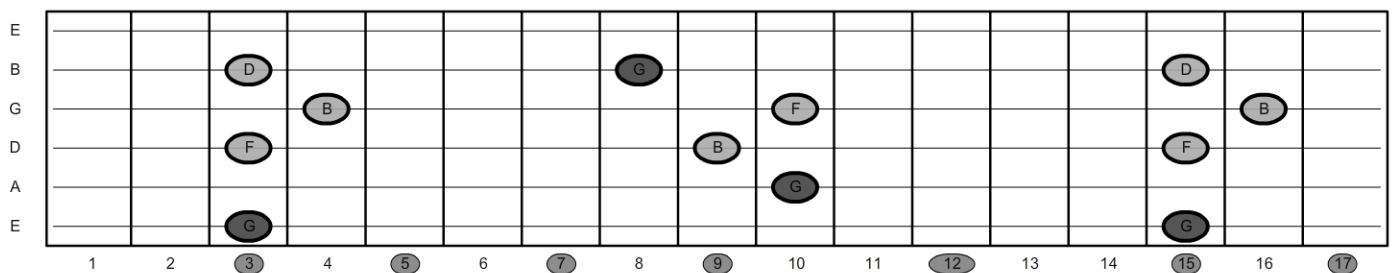

Mystery Pacific is a very fast Up Tempo Swing in C major.

With the C ionian scale you can play over almost the entire song.

You should play arpeggios in the B part.

Videos on YouTube

Hot Club de France

<http://www.youtube.com/watch?v=lj-0iz3q6pQ>

Chord

D7

Chord

G7

Chord

Mystery Pacific - Impro

E7

Chord